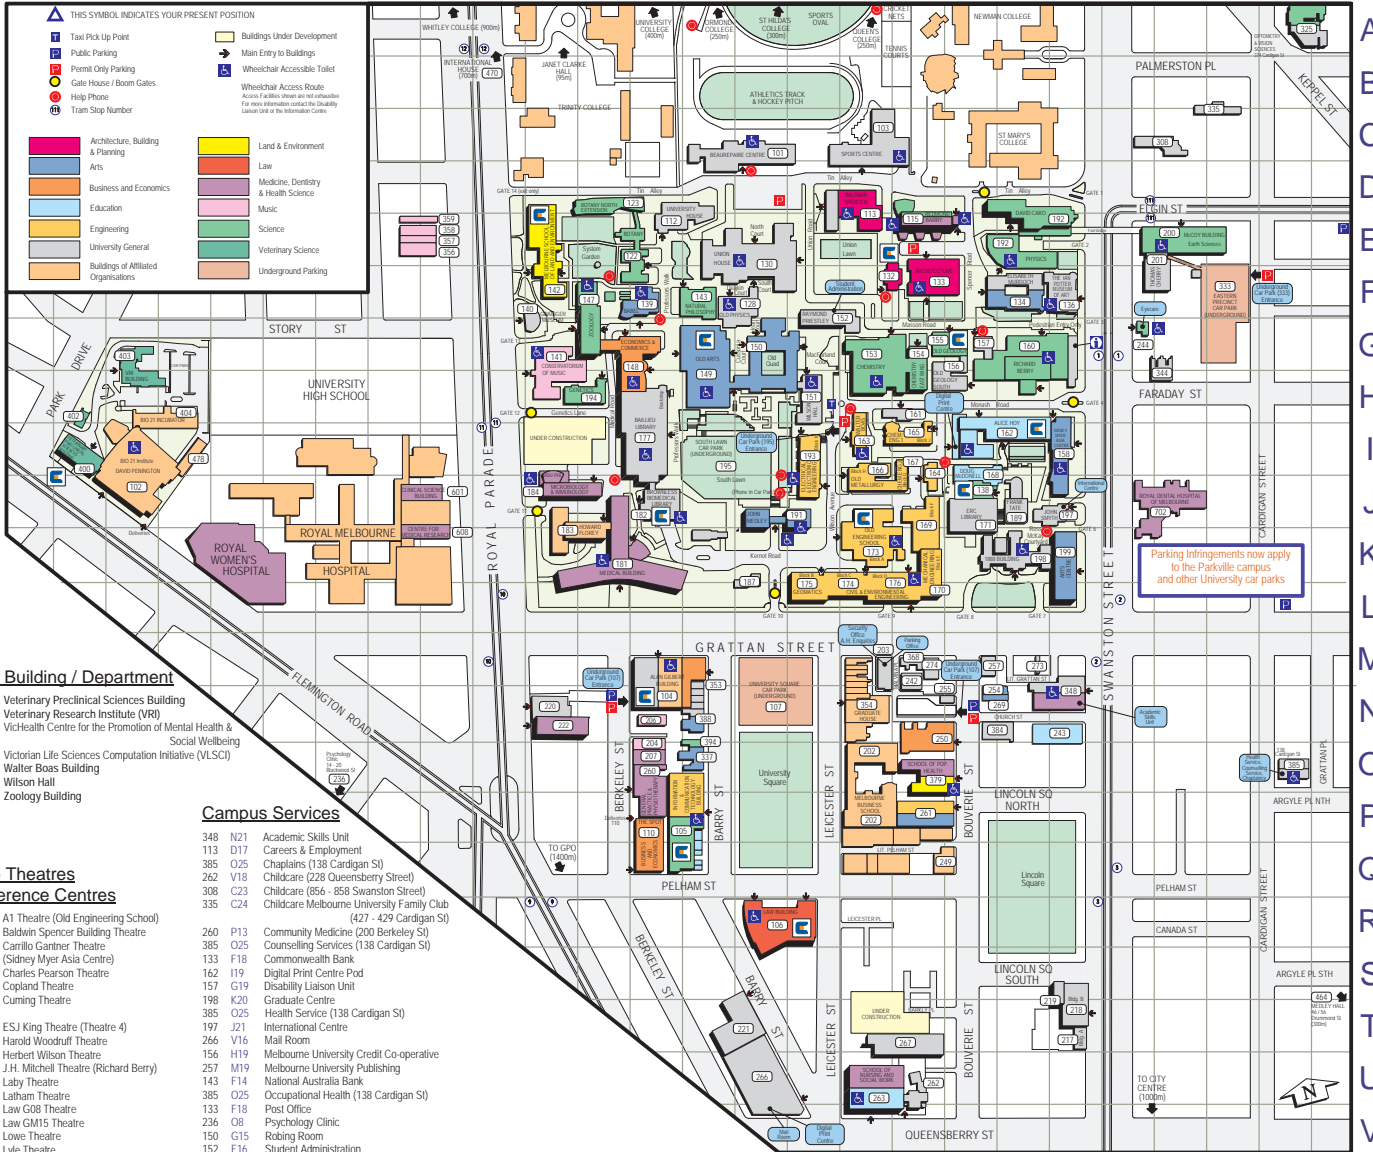

No Grid Building / Department

Table listing buildings and departments with grid coordinates (e.g., 267 I18, 123 Bouverie St).

No Grid Building / Department

Table listing buildings and departments with grid coordinates (e.g., 198 K20, Graduate Centre).

1 2 3 4 5 6 7 8 9 10 11 12 13 14 15 16 17 18 19 20 21 22 23 24 25 26

No Grid Building / Department

Table listing buildings and departments with grid coordinates (e.g., 400 I2, Veterinary Preclinical Sciences Building).

Campus Services

Lecture Theatres & Conference Centres

Table listing lecture theatres and conference centres with grid coordinates (e.g., 173 K17, A1 Theatre).

Libraries

Table listing libraries with grid coordinates (e.g., 133 F18, Architecture, Building, & Planning Library).

Faculty and Graduate School Offices

Table listing faculty and graduate school offices with grid coordinates (e.g., 132 F18, Architecture, Building, & Planning).

Student Centres

Table listing student centres with grid coordinates (e.g., 149 G14, Arts/Music).